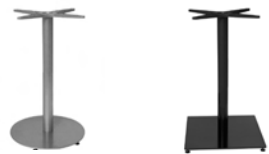

PROOF

Designed by KFI Studios

Guests on the go need a place to make changes to presentations, a place to refuel for today's meeting, or even a place to pause and check the day's news. In restaurants and cafes, our Proof tables (pictured here with a solid wood top) provide the perfect landing pad for guests. TFL and HPL available as part of our 1 week quick ship program